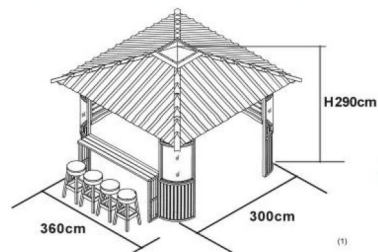

Tel: 0086 18688242988

WeChat: 18688242988 QQ: 517289610

产品图册 Product picture A row of color swatches for the hot tub's exterior finish, including shades of grey, blue, brown, and black.

PS裙边板转角 PS SPA SKIRT CORNER PANELS

		40mmX9.8mm
		43.2mmX9.8mm
		55mmX10mm
		57mmX9mm
		130mmX9.8mm
		139mmX9.8mm
		174mmX6mm
		210mmX6mm

PS异形型材 PS PROFILED PANELS

		30mmX16mm
		45mmX20mm
		50mmX15mm
		50mmX17mm
		55mmX35mm
		70mmX16mm

PS户外凉亭 PS OUTDOOR GAZEBO

标准尺寸简易款-SIMPLE MODEL WITH STANDARD SIZE

PS户外凉亭 PS OUTDOOR GAZEBO STANDARD

标准尺寸豪华款(STANDARD SIZE OF LUXURY MODEL)

非标准尺寸可订做 CUSTOM-MADE SIZE

户外家具 OUTDOOR FURNITURE

PS裙边板材 PS SPA SKIRT PANELS

		48mmX9.8mm
		81mmX9.8mm
		90mmX9.8mm
		123mmX9.8mm
		145mmX9.8mm
		160mmX9.8mm
		182mmX9.8mm
		210mmX9.8mm
		294mmX6mm
		294mmX6mm