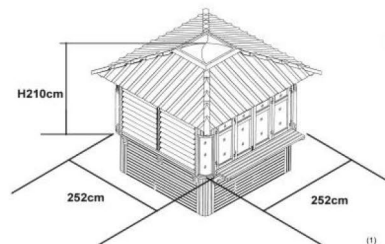

		40mmX9.8mm
		43.2mmX9.8mm
		55mmX10mm
		57mmX9mm
		130mmX9.8mm
		139mmX9.8mm
		174mmX6mm
		210mmX6mm

PS异形型材 PS PROFILED PANELS

		30mmX16mm
		45mmX20mm
		50mmX15mm
		50mmX17mm
		55mmX35mm
		70mmX16mm

PS户外凉亭 PS OUTDOOR GAZEBO

标准尺寸简易款-SIMPLE MODEL WITH STANDARD SIZE

PS户外凉亭 PS OUTDOOR GAZEBO STANDARD

标准尺寸豪华款(STANDARD SIZE OF LUXURY MODEL)

非标准尺寸可订做 CUSTOM-MADE SIZE

户外家具 OUTDOOR FURNITURE

PS裙边板材 PS SPA SKIRT PANELS

		48mmX9.8mm
		81mmX9.8mm
		90mmX9.8mm
		123mmX9.8mm
		145mmX9.8mm
		160mmX9.8mm
		182mmX9.8mm
		210mmX9.8mm
		294mmX6mm
		294mmX6mm